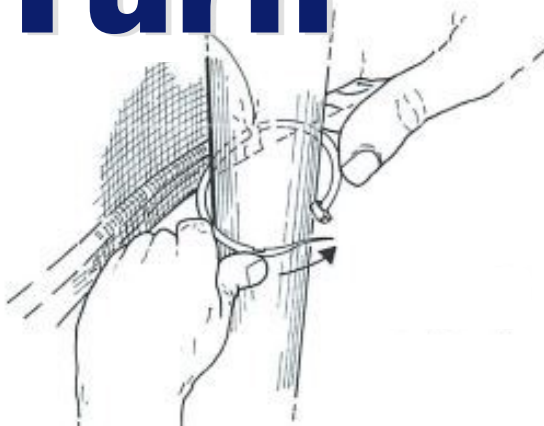

Need a faster, better and more eco-friendly way to secure materials to scaffolding, wire or fencing?

The answer is The Klaw™ by Dansea.

GREAT FEATURES

- ◆ Eco-friendly, use over and over
- ◆ 30kg weight rated
- ◆ Won't fly off when released
- ◆ Safer and cheaper than Zip-Ties*
- ◆ Faster and stronger than Zip-Ties
- ◆ One hand to install
- ◆ One hand to release
- ◆ Stays in your pocket
- ◆ Perfect for hard-to-reach places
- ◆ Suitable for many uses

*when re-used multiple times, the Klaw is more cost-effective.

Insert

Turn

Done!

TO LOCK:

Push at 2 o'clock

TO RELEASE:

Push at 3 o'clock

HOW TO USE THE KLAW™

- ◆ Rotate to self-lock
- ◆ The Klaw™ clicks into place securely
- ◆ To release, simply turn in the opposite direction
- ◆ The Klaw™ releases easily and quickly with one hand

IT'S TOO EASY!