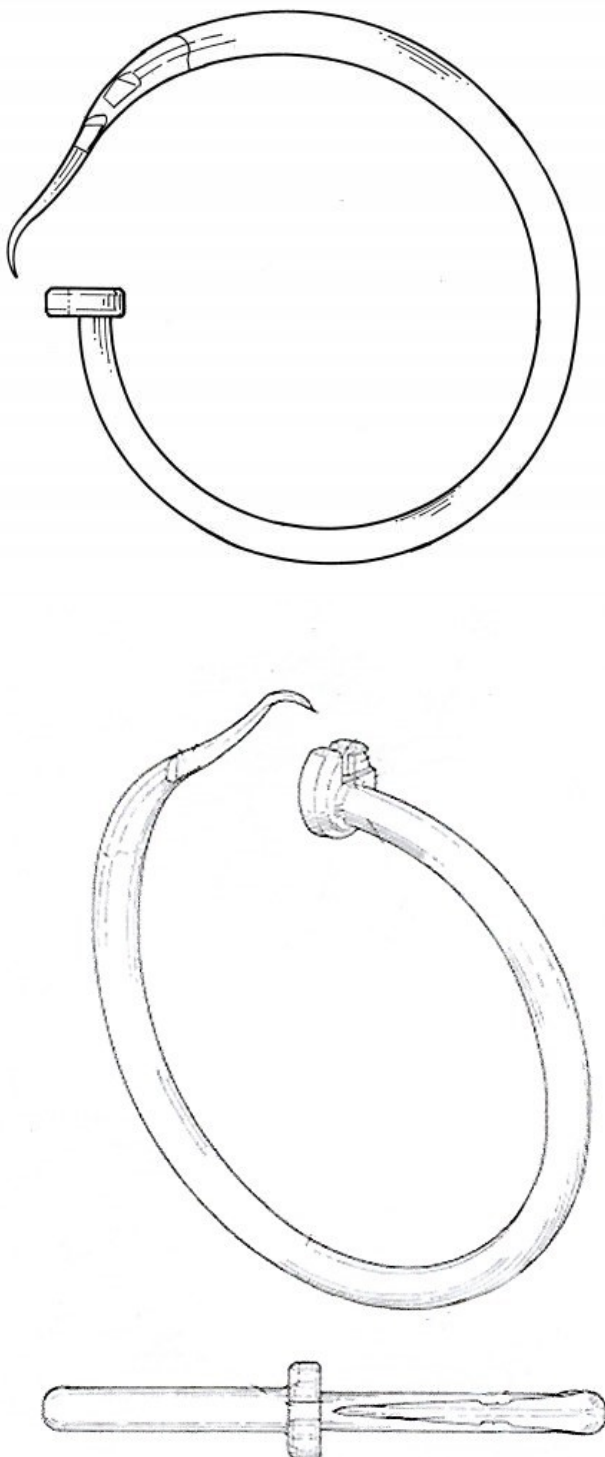

Need a faster, better and more eco-friendly way to secure materials to scaffolding, wire or fencing?

The answer is The Klaw™ by Dansea.

GREAT FEATURES

- ◆ Eco-friendly, use over and over
- ◆ 30kg weight rated
- ◆ Won't fly off when released
- ◆ Safer and cheaper than Zip-Ties*
- ◆ Faster and stronger than Zip-Ties
- ◆ One hand to install
- ◆ One hand to release
- ◆ Stays in your pocket
- ◆ Perfect for hard-to-reach places
- ◆ Suitable for many uses

*when re-used multiple times, the Klaw is more cost-effective.

Insert

Turn

Done!

TO LOCK:

Push at 2 o'clock

TO RELEASE:

Push at 3 o'clock

HOW TO USE THE KLAW™

- ◆ Rotate to self-lock
- ◆ The Klaw™ clicks into place securely
- ◆ To release, simply turn in the opposite direction
- ◆ The Klaw™ releases easily and quickly with one hand

IT'S TOO EASY!