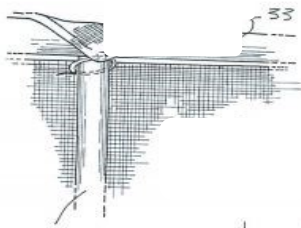

*when re-used multiple times, the Klaw is more cost-effective.

Insert

Turn

Done!

TO LOCK:

Push at 2 o'clock

TO RELEASE:

Push at 3 o'clock

HOW TO USE THE KLAW™

- ◆ Rotate to self-lock
- ◆ The Klaw™ clicks into place securely
- ◆ To release, simply turn in the opposite direction
- ◆ The Klaw™ releases easily and quickly with one hand

IT'S TOO EASY!