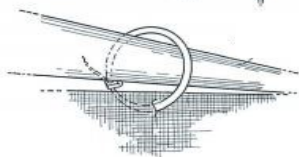

*when re-used multiple times, the Klaw is more cost-effective.

Insert

Turn

Done!

TO LOCK:

Push at 2 o'clock

TO RELEASE:

Push at 3 o'clock

HOW TO USE THE KLAW™

- ◆ Rotate to self-lock
- ◆ The Klaw™ clicks into place securely
- ◆ To release, simply turn in the opposite direction
- ◆ The Klaw™ releases easily and quickly with one hand

IT'S TOO EASY!